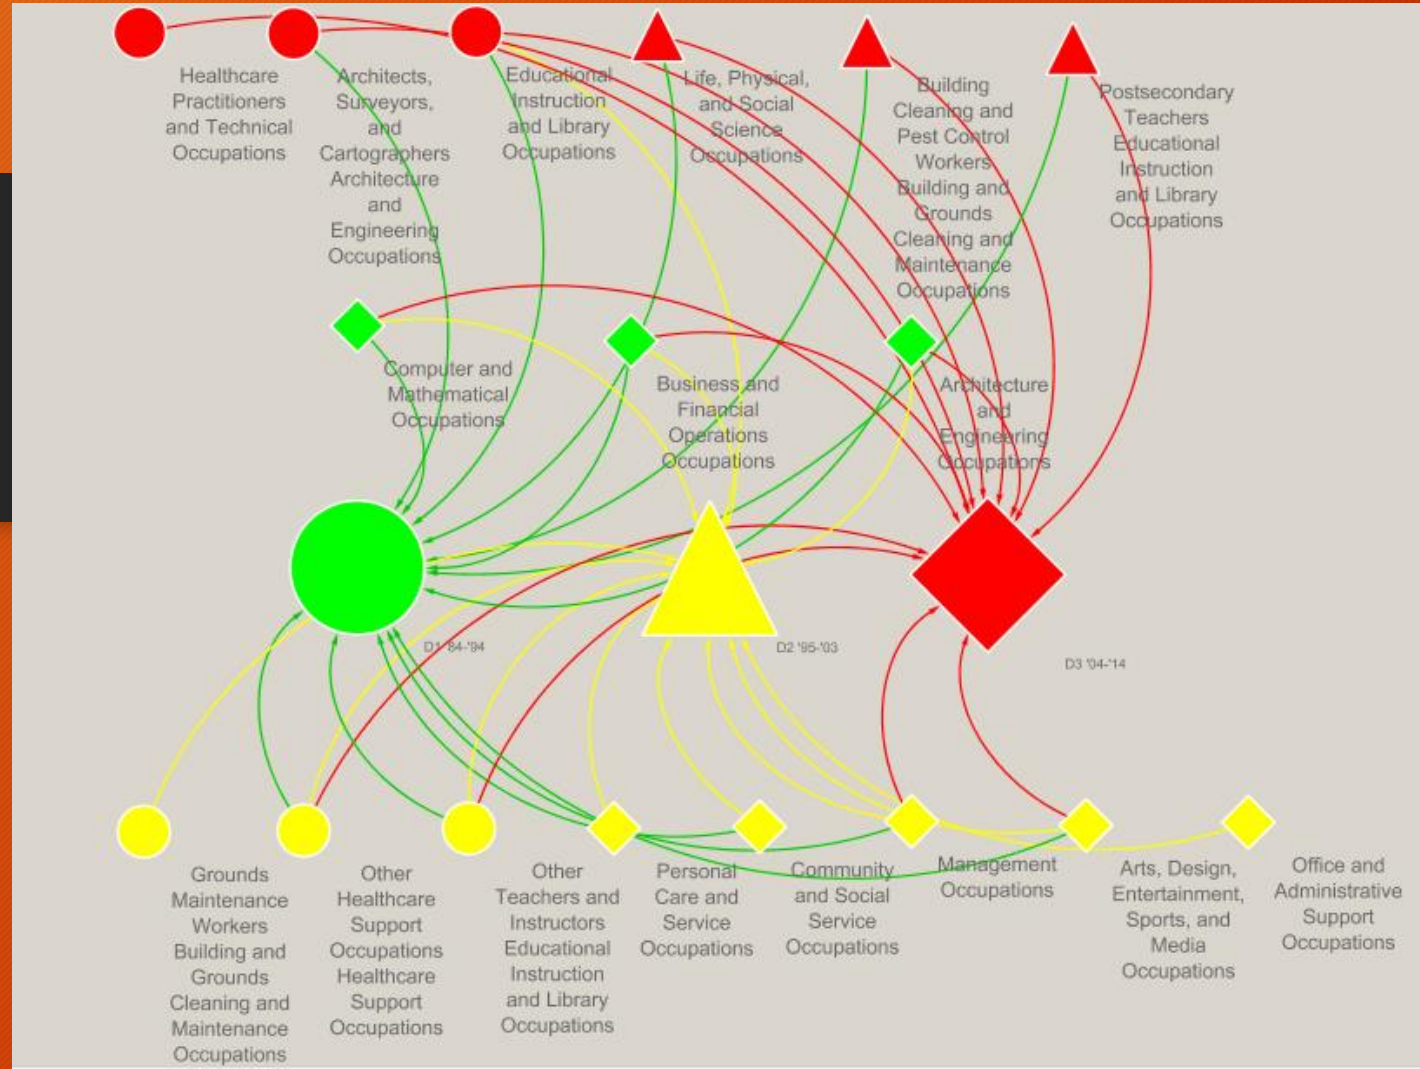

# Wooster Alumni Math Careers Popularity Network

Key:

**Same Shape = most popular decade**

**Same Color = least popular decade**

**Link colors are showing which decades are connected with career**

Creators: