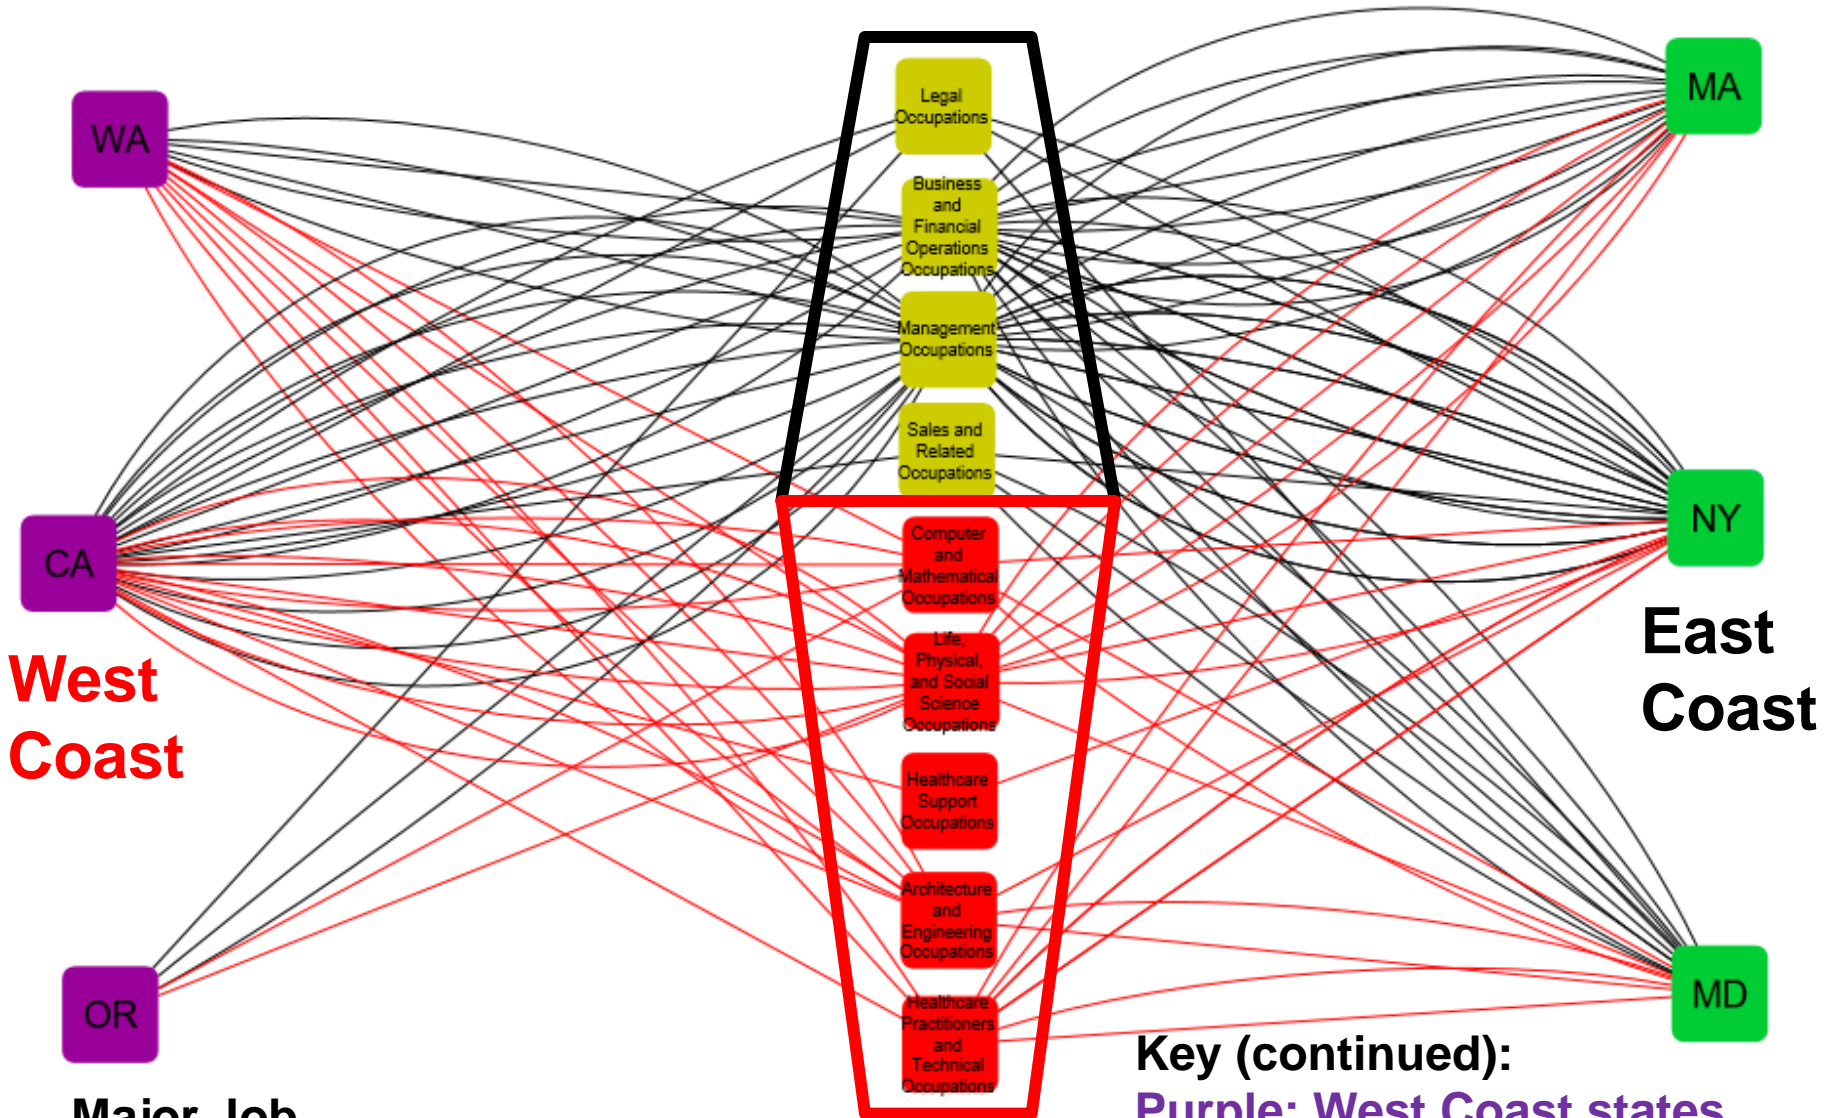

IS THE WEST COAST ACTUALLY THE BEST COAST (FOR STEM)?

	STEM	Business
E	25	51
W	27	35

This Graph is an abstract version illustrating the coasts and the different job categories. Weight of links is determined by alumni

STEM RATIO:
 East Coast: 32.89%
 West Coast: 43.55%

The West Coast is the Best Coast (For STEM)!

Key:
 CA-California
 WA-Washington
 OR-Oregon
 MD-Maryland
 MA or Mass-Massachusetts
 NY-New York and New Jersey

Key (continued):
 Purple: West Coast states
 Green: East Coast states
 Gold: Business related careers
 Red: STEM related careers

Business

Major Job Categories are shown (less abstract version)

STEM

Key (continued):
Purple: West Coast states
Green: East Coast states
Gold: Business related careers
Red: STEM related careers