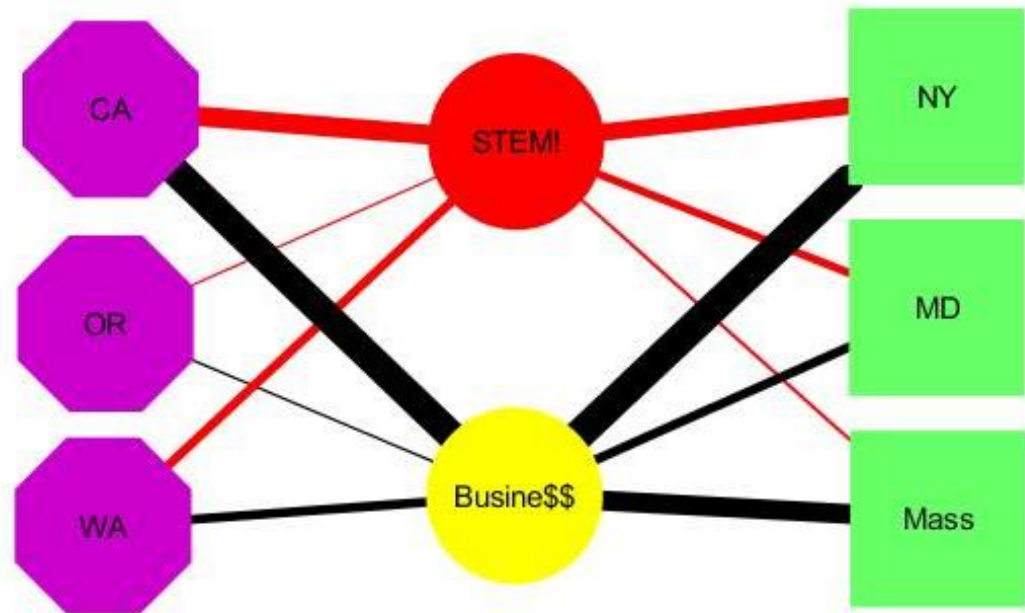

IS THE WEST COAST ACTUALLY THE BEST COAST (FOR STEM)?

	STEM	Business
E	25	51
W	27	35

This Graph is an abstract version illustrating the coasts and the different job categories. Weight of links is determined by alumni

STEM RATIO:
 East Coast: 32.89%
 West Coast: 43.55%

The West Coast is the Best Coast (For STEM)!

Key:
 CA-California
 WA-Washington
 OR-Oregon
 MD-Maryland
 MA or Mass-Massachusetts
 NY-New York and New Jersey

Key (continued):
 Purple: West Coast states
 Green: East Coast states
 Gold: Business related careers
 Red: STEM related careers

Business

Major Job Categories are shown (less abstract version)

STEM

Key (continued):
Purple: West Coast states
Green: East Coast states
Gold: Business related careers
Red: STEM related careers